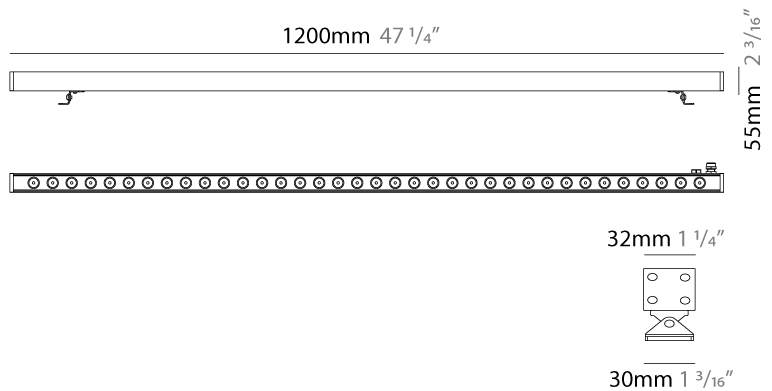

1. To build a product code in our configurator select the specify button on the base model # product page
2. To build a manual product code on this datasheet choose from the options listed below in blue font and add the suffix to the base model #

GENERAL

Series: Mini Corniche
Brand: Platek
Division: Exterior
Mounting Type: Surface
Mounting Location: Wall
Subcategory: Wallwash

PHYSICAL

Shape: Rectangle
Length (mm): 1200
Length (in): 47 1/4
Width (mm): 32
Width (in): 1 1/4
Height (mm): 32
Height (in): 1 1/4
Extension (mm): 55
Extension (in): 2 3/16
Light Distribution: Adjustable / Direct
Weight (kg): 2.5
Weight (lbs): 5.5
Screws: A4 stainless steel
Diffuser: Clear tempered glass
Gasket: Gore-Tex valve to prevent condensation inside the fitting.
Fixture Finish: [BLK / WHI / GRY / COR / ANT / BRZ](#)
Fixture Material: Extruded Aluminum

ELECTRICAL

Lamp Type: LED
Total Output Wattage (W): 46
Dimming: Bluetooth technology or DMX
Control Gear: DMX
Driver Included: No
Driver Location: Remote
Driver Type: Constant Current - Universal
Driver Class: Class 2
Input Voltage (V): 120 - 277
Constant Current (MA): 500

LED

Number of LEDs: 32
Color Temperature (°K): RGBW
CRI: >80 CRI
Lamp Life (hrs): 60000
Special LEDs offerings: RGBW

OPTICAL

Optic°: [26 / 40 / ELL](#)

RATINGS AND CERTIFICATIONS

Certified By: Certified for North American Standards
IP rating: IP65
IK Rating: IK07
Bug Rating: B1 U0 G0