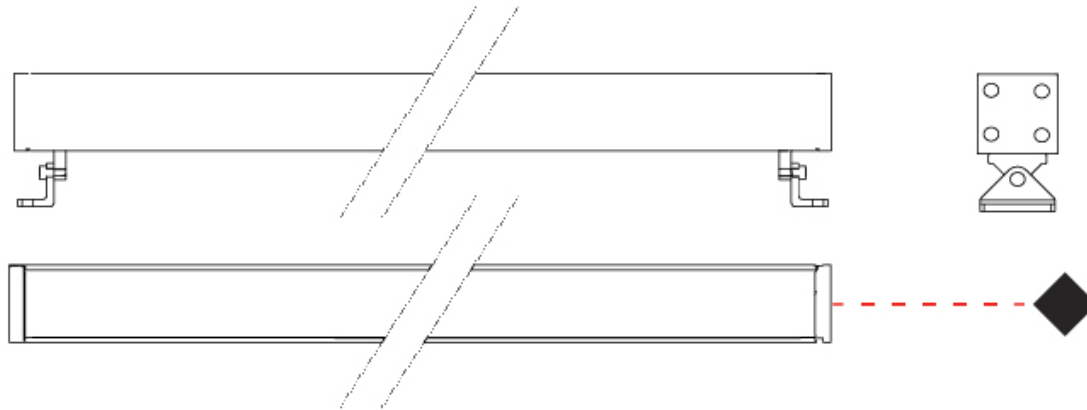

MINI CORNICHE SURFACE

E9W612-

PROJECT	_____
TYPE	_____
SPECIFIER	_____
QUANTITY	_____
DATE	_____

E