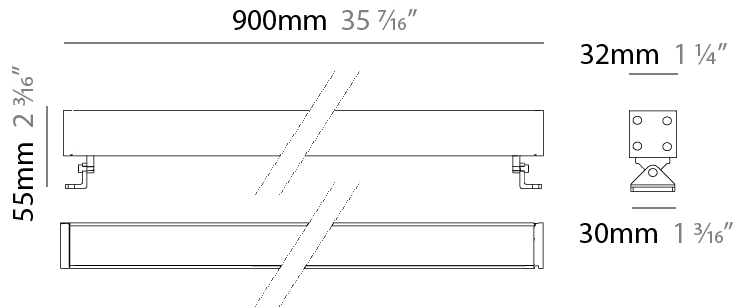

GENERAL

Series: Mini Corniche
Brand: Platek
Division: Exterior
Mounting Type: Surface
Mounting Location: Wall
Subcategory: Wallwash

PHYSICAL

Shape: Rectangle
Length (mm): 900
Length (in): 35 7/16
Width (mm): 32
Width (in): 1 1/4
Height (mm): 32
Height (in): 1 1/4
Extension (mm): 55
Extension (in): 2 3/16
Light Distribution: Adjustable / Direct
Weight (kg): 2.2
Weight (lbs): 4.8
Screws: A4 stainless steel
Diffuser: Clear tempered glass
Gasket: Gore-Tex valve to prevent condensation inside the fitting.
Fixture Finish: BLK / WHI / GRY / COR / ANT / BRZ
Fixture Material: Extruded Aluminum

ELECTRICAL

Lamp Type: LED
Total Output Wattage (W): 35
Dimming: Bluetooth technology or DMX
Control Gear: DMX
Driver Included: No
Driver Location: Remote
Driver Type: Constant Current - Universal
Driver Class: Class 2
Input Voltage (V): 120 - 277
Constant Current (MA): 500

LED

Number of LEDs: 24
Color Temperature (°K): RGBW
CRI: >80 CRI
Lamp Life (hrs): 60000
Special LEDs offerings: RGBW

OPTICAL

Optic°: 26 / 40 / ELL

RATINGS AND CERTIFICATIONS

Certified By: Certified for North American Standards
IP rating: IP65
IK Rating: IK07
Bug Rating: B1 U0 G0

PROJECT _____
TYPE _____
SPECIFIER _____
QUANTITY _____
DATE _____