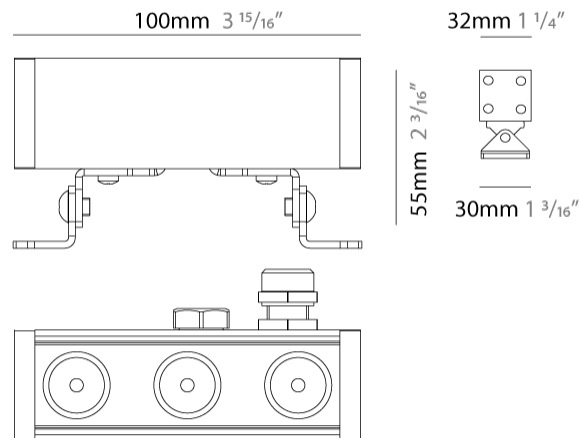

1. To build a product code in our configurator select the specify button on the base model # product page
2. To build a manual product code on this datasheet choose from the options listed below in blue font and add the suffix to the base model #

GENERAL

Series: Mini Corniche

Brand: Platek

Division: Exterior

Mounting Type: Surface

Mounting Location: Wall

Subcategory: Wallwash

PHYSICAL

Shape: Rectangle

Length (mm): 100

Length (in): 3 ¹⁵/₁₆

Width (mm): 32

Width (in): 1 ¹/₄

Height (mm): 32

Height (in): 1 ¹/₄

Extension (mm): 55

Extension (in): 2 ³/₁₆

Light Distribution: Adjustable / Direct

Weight (kg): 1.2

Weight (lbs): 2.6

Screws: A4 stainless steel

Diffuser: Clear tempered glass

Gasket: Gore-Tex valve to prevent condensation inside the fitting.

Fixture Finish: [BLK](#) / [WHI](#) / [GRY](#) / [COR](#) / [ANT](#) / [BRZ](#)

Fixture Material: Extruded Aluminum

ELECTRICAL

Lamp Type: LED

Total Output Wattage (W): 6

Dimming: Bluetooth technology or DMX

Control Gear: DMX

Driver Included: No

Driver Location: Remote

Driver Type: Constant Current - Universal

Driver Class: Class 2

Input Voltage (V): 120 - 277

Constant Current (MA): 500

LED

Number of LEDs: 4

Color Temperature (°K): RGBW

CRI: >80 CRI

Lamp Life (hrs): 60000

Special LEDs offerings: RGBW

OPTICAL

Optic°: [26](#) / [40](#) / [ELL](#)

RATINGS AND CERTIFICATIONS

Certified By: Certified for North American Standards

IP rating: IP65

IK Rating: IK07

Bug Rating: B1 U0 G0